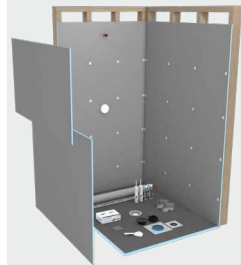

i These kits do not contain wedi® Joint Sealant (can be purchased separately - see Installation Accessories).

Assembled in USA from content **made in USA** and Germany.

Estos kits no contienen wedi® Joint Sealant (puede adquirirse por separado, véase Accesorios de instalación).

Ensamblado en EE.UU. con materiales **fabricados en EE.UU. y Alemania.**