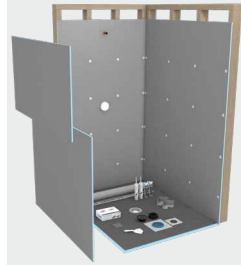

i Retail Price column reflects suggested per piece/unit retail pricing in USD.

La columna Precio de venta refleja el precio de venta sugerido por pieza/unidad en USD.

wedi Fundo® Shower Kits

Kits de ducha wedi

wedi Fundo® Shower Kit ■ Complete waterproofing system for tiled curbless shower floors with center point drain

Système complet d'imperméabilisation pour les sols de douches carrelés sans margelle avec écoulement au point central

Drain location Ubicación del drenaje	Size of Base Included Tamaño de la base incluida	Unit Unidad	Item # N.º de artículo	Retail Price Precio de venta
Center Drain Drenaje centrado	36 x 60 in. / pulg.	1 kit	US2000060	$1,765.00
Center Drain Drenaje centrado	42 x 42 in. / pulg.	1 kit	US2000063	$1,609.00
Center Drain Drenaje centrado	48 x 60 in. / pulg.	1 kit	US2000061	$2,179.00

i Our complete shower kits offer added convenience as well as additional savings when compared to purchasing individual products. wedi® Drain Cover Stainless Steel included, select other drain covers are sold separately. Assembled in USA from content **made in USA** and **Nuestros kits de ducha completos ofrecen una mayor comodidad y un ahorro adicional en comparación con la compra de productos individuales.** Incluye wedi® Drain Cover de acero inoxidable. Otras tapas de drenajes seleccionadas se venden por separado. Ensamblado en EE.UU. con contenido **fabricado en EE. UU y Alemania.**

Each kit includes :

- pre-sloped shower base in selected size
- wedi® Building Panels to cover three shower walls (one long side, two short side walls) up to 80 inches tall
- wedi® Fundo Click and Seal® drain unit
- wedi® Drain Cover Stainless Steel
- 10.5 oz tubes of wedi® Joint Sealant
- 10.5 oz tubes of wedi® Sealant 620
- wedi® Subliner Dry 53 ft²
- wedi® Subliner Dry Outside Corners
- wedi® Fastener Kit (1 screws/washers 100 count box)
- wedi® Fastener Kit (1 screws/washers 100 count box)
- wedi® Corner Putty Knife
- wedi® Subliner Dry Mixing Valve Seal
- wedi® Subliner Dry Pipe Seal

Cada kit incluye:

- Base de ducha con pendiente predeterminada en el tamaño seleccionado
- wedi® Building Panels para cubrir tres paredes de ducha (un lado largo, dos paredes laterales cortas) de hasta 80 pulgadas de alto
- Unidad de drenaje wedi® Fundo Click and Seal®
- wedi® Drain Cover en acero inoxidable
- Tubos de 10.5 oz de wedi® Joint Sealant
- Tubos de 10.5 oz de wedi® 620
- wedi® Subliner Dry 53 ft²
- Ángulos exteriores wedi® Subliner Dry
- Kit de fixations wedi® (1 caja de 100 tornillos/arandelas)
- wedi® Corner Putty Knife / Couteau à mastiquer les angles wedi®
- Collarín Flexi para sellar alrededor de la válvula mezcladora
- Collarín Flexi para sellar alrededor de salientes de tubería

wedi Fundo® Curbless Shower Kit NOJS ■ wedi® Joint Sealant sold separately

wedi® Joint Sealant se vende por separado

Drain location Ubicación del drenaje	Size of Base Included Tamaño de la base incluida	Unit Unidad	Item # N.º de artículo	Retail Price Precio de venta
Center Drain Drenaje centrado	36 x 60 in. / pulg.	1 kit	US2100012	$1,498.72
Center Drain Drenaje centrado	42 x 42 in. / pulg.	1 kit	US2100013	$1,342.72
Center Drain Drenaje centrado	48 x 60 in. / pulg.	1 kit	US2100014	$1,888.72